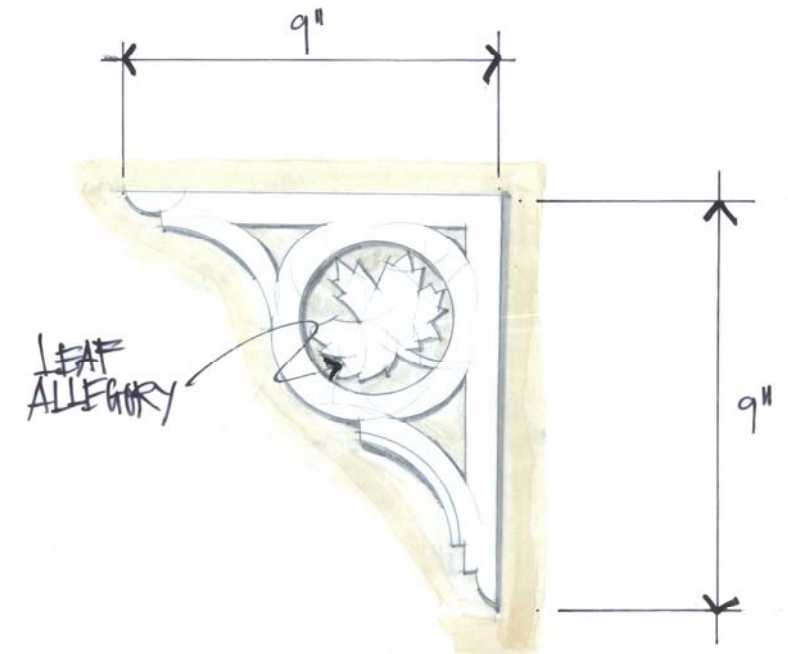

# Tariffville Gazebo

March 24, 2009

FRIEZE ALLEGORY DETAIL

1/4' SCALE:

DECORATIVE WOOD BRACKET

1/2' SCALE: